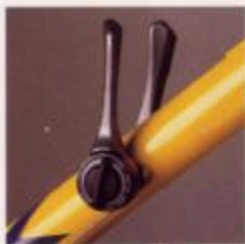

**360**

**CHROMOLY**

*A double-butted chromoly dedicated racing machine with indexed shifting, and hard coated componentry designed to do 360's around the competition.*

*Dia Compe A-5000 short-reach brakes with aero levers for positive, controlled stopping power.*

*Suntour Accushift indexing gives you precise control of 12-speed gearing with just the flick of a finger.*

*A tight-wheelbase, short chainstay frame geometry built with True Temper RC-1 chromoly for powering away from the competition.*

*Available in yellow with blue decals and deep blue with white decals.*

<b>SIZES</b>	18, 19, 21, 22.5, 24 & 25.5"
<b>FRAME/FORK</b>	True Temper Gold Label RC-1 chromoly/chromoly
<b>CRANKSET</b>	Sugino 52/42
<b>DERAILLEURS</b>	Suntour new Alpha 4050 Accushift indexing
<b>BRAKES/SET</b>	Dia Compe short reach aero
<b>FREEWHEEL</b>	Suntour 13-26, 6-spd.
<b>HUBSET</b>	Maillard QR w/sealed mech
<b>RIMS</b>	Weinmann 415X alloy
<b>TIRES</b>	Matrix CD-2, 700 X 25C
<b>PEDALS</b>	Alloy quill